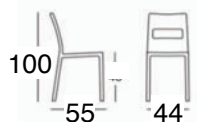

EN Stackable PVC chair, with covered legs
Black, White, Grey, Dove grey

PZ/CTN

6

CBM totali

0,460

SEDIE CHAIRES CHAIRS

PASCALE

- IT** Sedia imbottita in tessuto con bordo a contrasto, gambe a slitta cromate tubo tondo (diam: 25*2.0mm)
Nero, grigio scuro, grigio chiaro
- FR** Chaise structure acier, assise et dossier bois recouverts de mousse et tissu, bordure de couleur contrastée, piètement chromé (diam: 25*2.0mm). Noir, gris foncé, gris
- EN** Dining chair, fabric seat and back, chrome sled legs tube (diam: 25*2.0mm). Black, Dark grey, Light grey