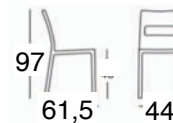

PZ/CTN   CBM totali
2   0,150