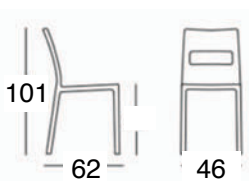

SEDIE CHAISES CHAIRS

FLORENCE

IT Sedia in PU con base a U cromata, tubo piatto 40*20mm
Bianco, Grigio, Nero

FR Chaise structure acier, assise et dossier bois recouverts de mousse et PU, piètement carré chromé 40*20mm
Blanc, Gris, Noir

EN Dining Chair, back & seat with PU, metal frame 40*20mm with chrome finished
White, Grey, Black

PZ/CTN

2

CBM totali

0,200