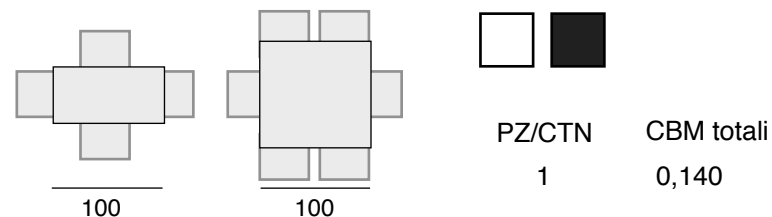

TAVOLI TABLES TABLES

ALLUNGABILI EXTENSIBLES EXTENSIBLE

Gambe cromate-Pieds acier chromé-Legs chrome finished

FLEUR

- IT Tavolo allungabile con piano in vetro temperato bianco 10mm, struttura verniciata e gambe cromate
- FR Table rectangulaire extensible, plateau en verre trempé biseauté ép. 10 mm, structure vernie, pieds acier chromé
- EN Extensible dining table with tempered glass 10mm, white color painting, function frame with powder coating, legs with chrome finished

L 140-180 x 80 x H 75 cm

FURIUS

- Tavolo allungabile con piano in vetro temperato 8mm colore nero, struttura e gambe verniciate colore grigio. Vetro nero - Piedi grigi / Vetro bianco - Piedi
- Table rectangulaire extensible, plateau en verre trempé biseauté ép. 8 mm noir, structure et pieds aciers vernis gris. Verre noir - pied gris / verre blanc - pieds
- Extensible dining table with tempered glass 8mm, with black color painting table frame with silver grey powder coating. Black glass - Grey feet / White glass - White feet

L 50-110 x 100 x H 75 cm