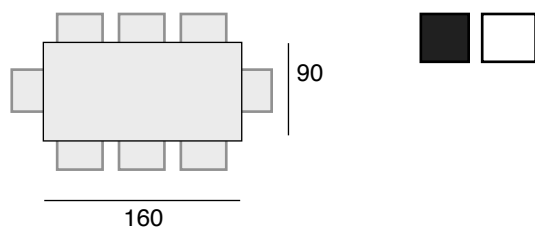

PZ/CTN   CBM totali
1   0,270