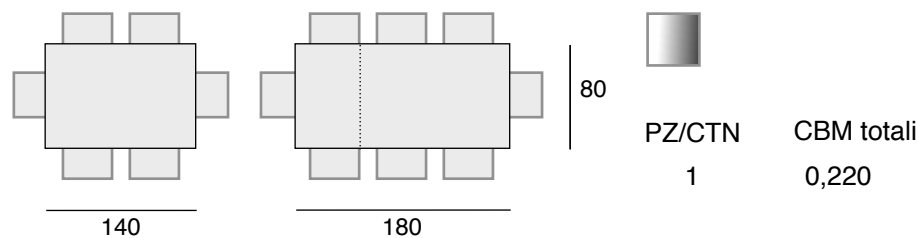

FURIUS

- Tavolo allungabile con piano in vetro temperato 8mm colore nero, struttura e gambe verniciate colore grigio. Vetro nero - Piedi grigi / Vetro bianco - Piedi
- Table rectangulaire extensible, plateau en verre trempé biseauté ép. 8 mm noir, structure et pieds aciers vernis gris. Verre noir - pied gris / verre blanc - pieds
- Extensible dining table with tempered glass 8mm, with black color painting table frame with silver grey powder coating. Black glass - Grey feet / White glass - White feet

L 50-110 x 100 x H 75 cm